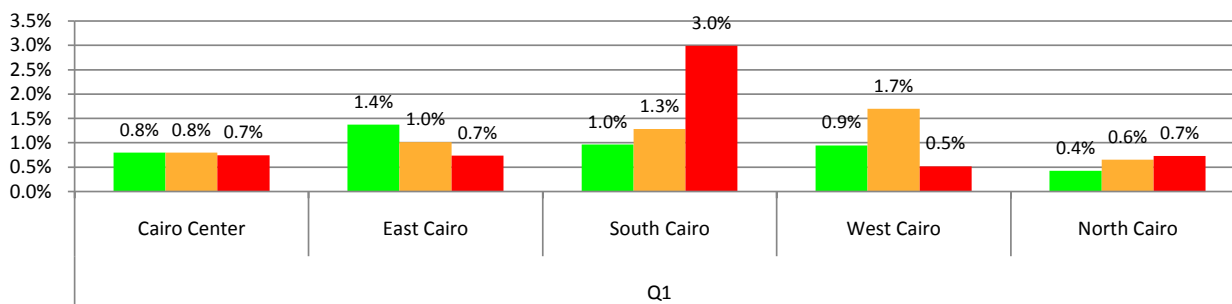

• Drive Test QoS Statistics

Cairo

Measured Cities

Cairo Center	East Cairo	South Cairo	West Cairo	North Cairo
--------------	------------	-------------	------------	-------------

Call Block Rate

■ Etisalat ■ Mobinil ■ Vodafone

Call Drop Rate

■ Etisalat ■ Mobinil ■ Vodafone

Bad Voice Quality

■ Etisalat ■ Mobinil ■ Vodafone

Alex

Measured Cities					
East Alex	West Alex				

Call Block Rate

■ Etisalat ■ Mobinil ■ Vodafone