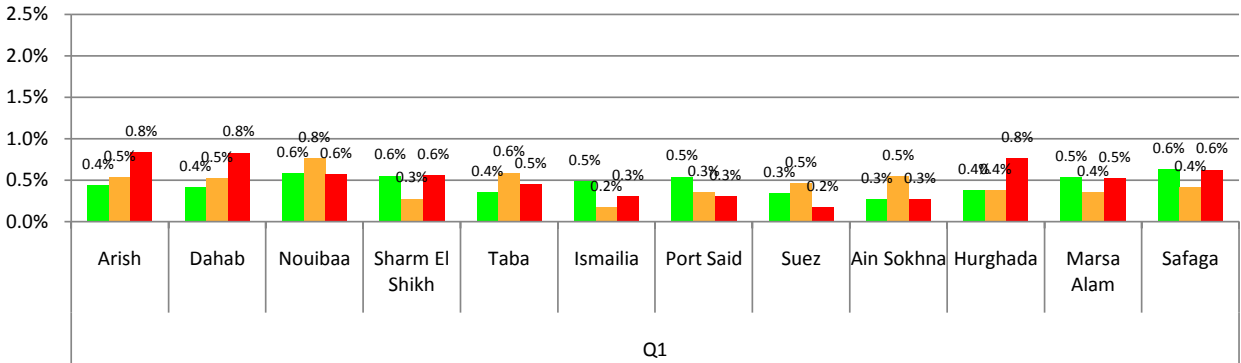

Call Drop Rate

■ Etisalat ■ Mobinil ■ Vodafone

Bad Voice Quality Rate

■ Etisalat ■ Mobinil ■ Vodafone

Delta

Measured Cities					
10th of Ramadan		Kafr El Shikh	Mahalla	Tanta	Damanhour
Kafr El Dawar	Banha	Damietta	Mansoura	Zakazik	Others
Shebin					

Red Sea & Sinai

Measured Cities					
Arish	Dahab	Nouibaa	Sharm EL Shikh	Taba	
Ismailia	Port Said	Suez	Ain Shokhna	Hurgada	Safaga
Marsa Alam					

Call Block Rate

■ Etisalat ■ Mobinil ■ Vodafone

Call Drop Rate

■ Etisalat ■ Mobinil ■ Vodafone

Bad Voice Quality Rate

■ Etisalat ■ Mobinil ■ Vodafone

Upper Egypt

Measured Cities					
Aswan	Bany Swif	El Menya	Fayoum	Aswan	Luxor
Qena	Sohag				

Call Block Rate

■ Etisalat ■ Mobinil ■ Vodafone