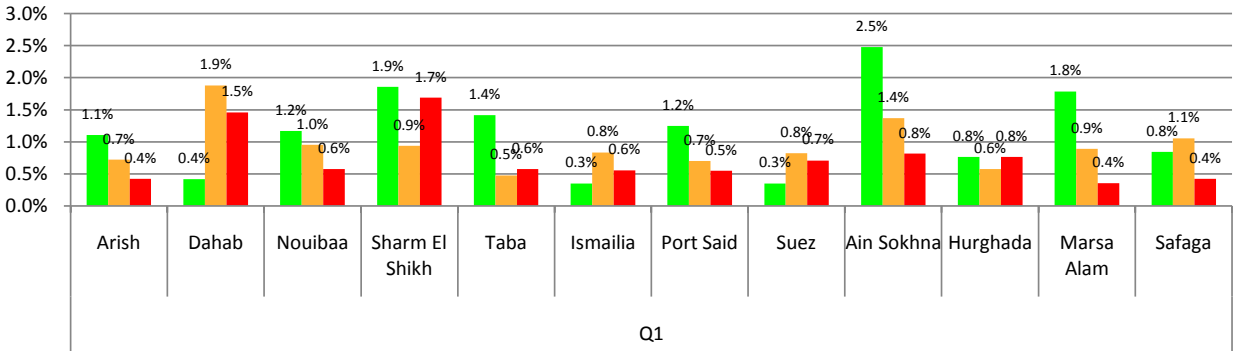

Call Drop Rate

■ Etisalat ■ Mobinil ■ Vodafone

Bad Voice Quality Rate

■ Etisalat ■ Mobinil ■ Vodafone

Delta

Measured Cities					
10th of Ramadan		Kafr El Shikh	Mahalla	Tanta	Damanhour
Kafr El Dawar	Banha	Damietta	Mansoura	Zakazik	Others
Shebin					

Red Sea & Sinai

Measured Cities					
Arish	Dahab	Nouibaa	Sharm EL Shikh	Taba	
Ismailia	Port Said	Suez	Ain Shokhna	Hurgada	Safaga
Marsa Alam					

Call Block Rate

■ Etisalat ■ Mobinil ■ Vodafone

Call Drop Rate