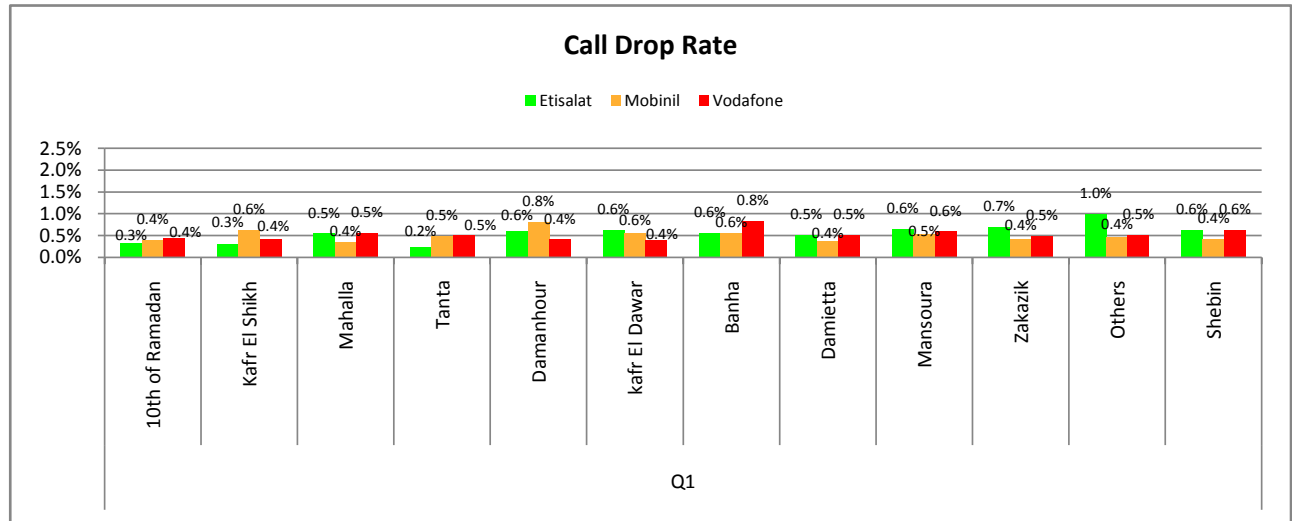

Call Drop Rate

■ Etisalat ■ Mobinil ■ Vodafone

Bad Voice Quality

■ Etisalat ■ Mobinil ■ Vodafone

Alex

Measured Cities					
East Alex	West Alex				

Call Block Rate

■ Etisalat ■ Mobinil ■ Vodafone

Call Drop Rate

■ Etisalat ■ Mobinil ■ Vodafone

Bad Voice Quality Rate

■ Etisalat ■ Mobinil ■ Vodafone

Delta

Measured Cities					
10th of Ramadan		Kafr El Shikh	Mahalla	Tanta	Damanhour
Kafr El Dawar	Banha	Damietta	Mansoura	Zakazik	Others
Shebin					

Red Sea & Sinai

Measured Cities					
Arish	Dahab	Nouibaa	Sharm EL Shikh	Taba	
Ismailia	Port Said	Suez	Ain Shokhna	Hurgada	Safaga
Marsa Alam					

Call Block Rate

■ Etisalat ■ Mobinil ■ Vodafone

Call Drop Rate