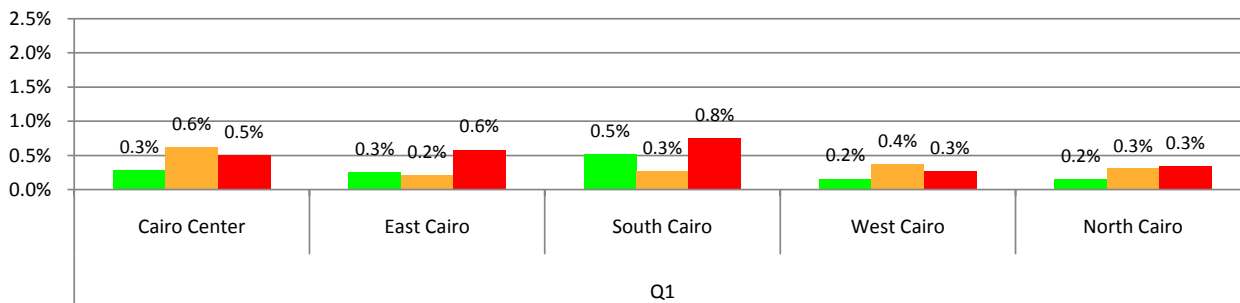

• Drive Test QoS Statistics

Cairo

Measured Cities

Cairo Center	East Cairo	South Cairo	West Cairo	North Cairo
--------------	------------	-------------	------------	-------------

Call Block Rate

■ Etisalat ■ Mobinil ■ Vodafone

Call Drop Rate

■ Etisalat ■ Mobinil ■ Vodafone

Bad Voice Quality

■ Etisalat ■ Mobinil ■ Vodafone

Alex

Measured Cities					
East Alex	West Alex				

Call Block Rate

■ Etisalat ■ Mobinil ■ Vodafone