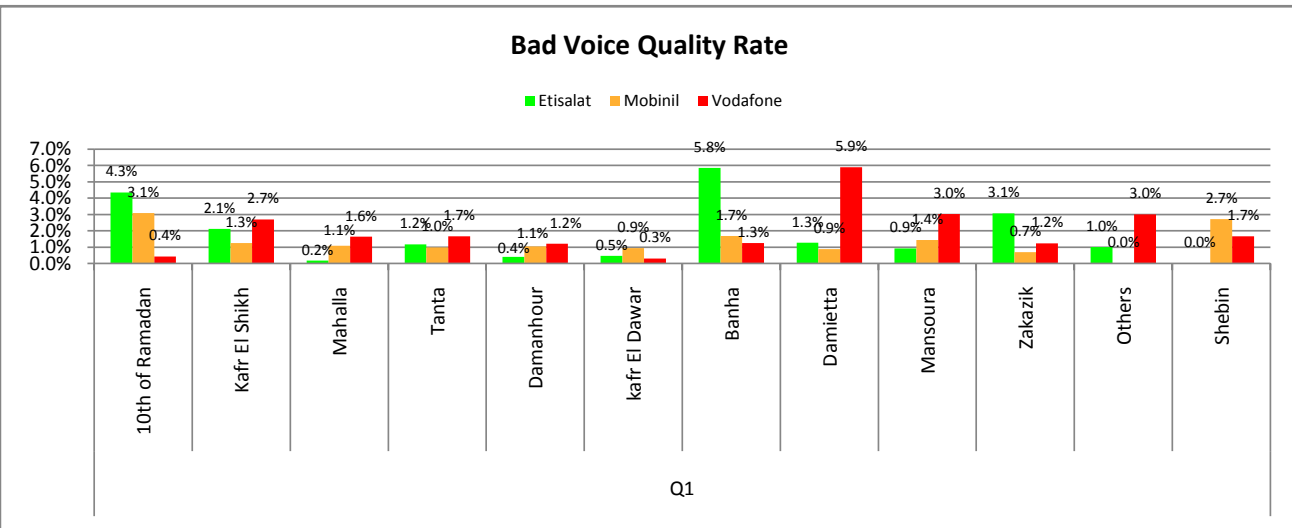

Call Drop Rate

■ Etisalat ■ Mobinil ■ Vodafone

Bad Voice Quality

■ Etisalat ■ Mobinil ■ Vodafone

Alex

Measured Cities					
East Alex	West Alex				

Call Block Rate

■ Etisalat ■ Mobinil ■ Vodafone

Call Drop Rate

■ Etisalat ■ Mobinil ■ Vodafone

Bad Voice Quality Rate

■ Etisalat ■ Mobinil ■ Vodafone

Delta

Measured Cities					
10th of Ramadan		Kafr El Shikh	Mahalla	Tanta	Damanhour
Kafr El Dawar	Banha	Damietta	Mansoura	Zakazik	Others
Shebin					

Red Sea & Sinai

Measured Cities					
Arish	Dahab	Nouibaa	Sharm EL Shikh	Taba	
Ismailia	Port Said	Suez	Ain Shokhna	Hurgada	Safaga
Marsa Alam					

Call Block Rate

■ Etisalat ■ Mobinil ■ Vodafone

Call Drop Rate