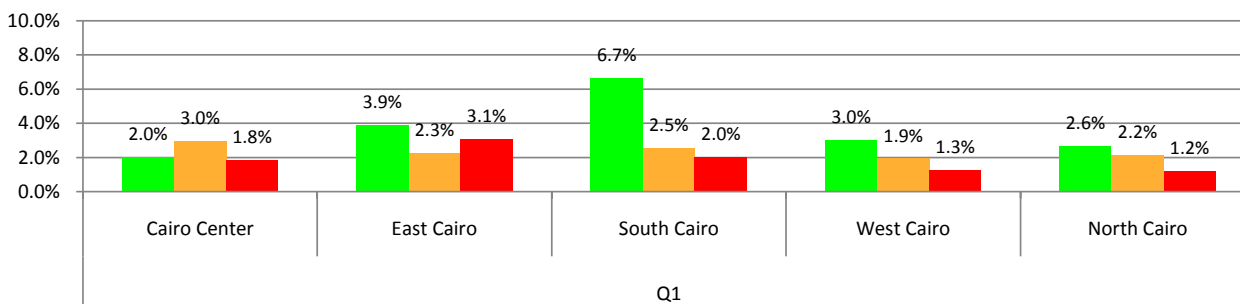

• Drive Test QoS Statistics

Cairo

Measured Cities

Cairo Center	East Cairo	South Cairo	West Cairo	North Cairo
--------------	------------	-------------	------------	-------------

Call Block Rate

■ Etisalat ■ Mobinil ■ Vodafone

Call Drop Rate

■ Etisalat ■ Mobinil ■ Vodafone

Bad Voice Quality

■ Etisalat ■ Mobinil ■ Vodafone

Alex

Measured Cities					
East Alex	West Alex				

Call Block Rate

■ Etisalat ■ Mobinil ■ Vodafone