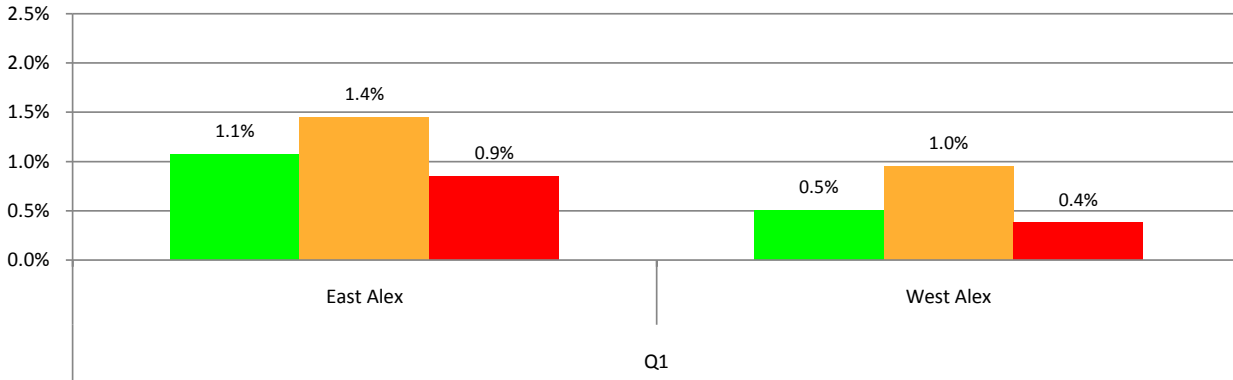

Call Drop Rate

■ Etisalat ■ Mobinil ■ Vodafone

Bad Voice Quality

■ Etisalat ■ Mobinil ■ Vodafone

Alex

Measured Cities					
East Alex	West Alex				

Call Block Rate

■ Etisalat ■ Mobinil ■ Vodafone

Call Drop Rate

■ Etisalat ■ Mobinil ■ Vodafone

Bad Voice Quality Rate

■ Etisalat ■ Mobinil ■ Vodafone

Delta

Measured Cities					
10th of Ramadan		Kafr El Shikh	Mahalla	Tanta	Damanhour
Kafr El Dawar	Banha	Damietta	Mansoura	Zakazik	Others
Shebin					

Red Sea & Sinai

Measured Cities					
Arish	Dahab	Nouibaa	Sharm EL Shikh	Taba	
Ismailia	Port Said	Suez	Ain Shokhna	Hurgada	Safaga
Marsa Alam					

Call Block Rate

■ Etisalat ■ Mobinil ■ Vodafone

Call Drop Rate