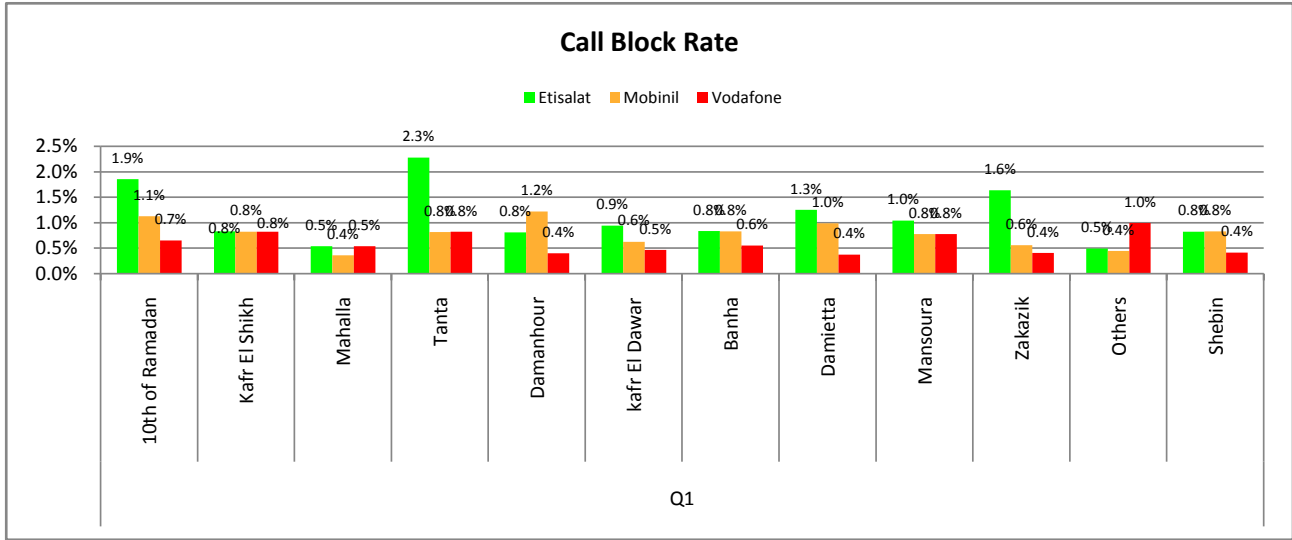

Call Drop Rate

■ Etisalat ■ Mobinil ■ Vodafone

Bad Voice Quality

■ Etisalat ■ Mobinil ■ Vodafone

Alex

Measured Cities					
East Alex	West Alex				

Call Block Rate

■ Etisalat ■ Mobinil ■ Vodafone

Call Drop Rate

■ Etisalat ■ Mobinil ■ Vodafone

Bad Voice Quality Rate

■ Etisalat ■ Mobinil ■ Vodafone

Delta

Measured Cities					
10th of Ramadan		Kafr El Shikh	Mahalla	Tanta	Damanhour
Kafr El Dawar	Banha	Damietta	Mansoura	Zakazik	Others
Shebin					

Red Sea & Sinai

Measured Cities					
Arish	Dahab	Nouibaa	Sharm EL Shikh	Taba	
Ismailia	Port Said	Suez	Ain Shokhna	Hurgada	Safaga
Marsa Alam					

Call Block Rate

■ Etisalat ■ Mobinil ■ Vodafone

Call Drop Rate