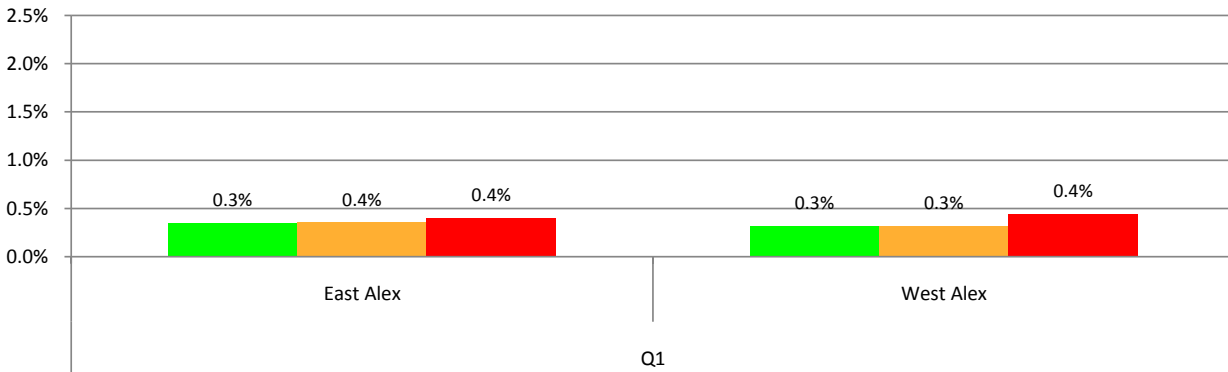

Call Drop Rate

■ Etisalat ■ Mobinil ■ Vodafone

Bad Voice Quality

■ Etisalat ■ Mobinil ■ Vodafone

Alex

Measured Cities					
East Alex	West Alex				

Call Block Rate

■ Etisalat ■ Mobinil ■ Vodafone

Call Drop Rate

■ Etisalat ■ Mobinil ■ Vodafone

Bad Voice Quality Rate

■ Etisalat ■ Mobinil ■ Vodafone

Delta

Measured Cities					
10th of Ramadan		Kafr El Shikh	Mahalla	Tanta	Damanhour
Kafr El Dawar	Banha	Damietta	Mansoura	Zakazik	Others
Shebin					

Red Sea & Sinai

Measured Cities					
Arish	Dahab	Nouibaa	Sharm EL Shikh	Taba	
Ismailia	Port Said	Suez	Ain Shokhna	Hurgada	Safaga
Marsa Alam					

Call Block Rate

■ Etisalat ■ Mobinil ■ Vodafone

Call Drop Rate