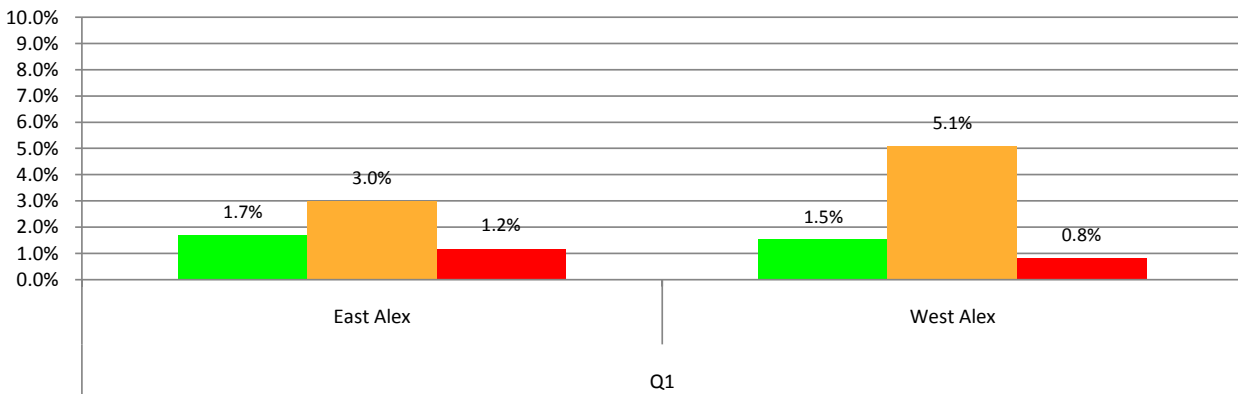

Call Drop Rate

■ Etisalat ■ Mobinil ■ Vodafone

Bad Voice Quality

■ Etisalat ■ Mobinil ■ Vodafone

Alex

Measured Cities					
East Alex	West Alex				

Call Block Rate

■ Etisalat ■ Mobinil ■ Vodafone

Call Drop Rate

■ Etisalat ■ Mobinil ■ Vodafone

Bad Voice Quality Rate

■ Etisalat ■ Mobinil ■ Vodafone

Delta

Measured Cities					
10th of Ramadan		Kafr El Shikh	Mahalla	Tanta	Damanhour
Kafr El Dawar	Banha	Damietta	Mansoura	Zakazik	Others
Shebin					

Red Sea & Sinai

Measured Cities					
Arish	Dahab	Nouibaa	Sharm EL Shikh	Taba	
Ismailia	Port Said	Suez	Ain Shokhna	Hurgada	Safaga
Marsa Alam					

Call Block Rate

■ Etisalat ■ Mobinil ■ Vodafone

Call Drop Rate