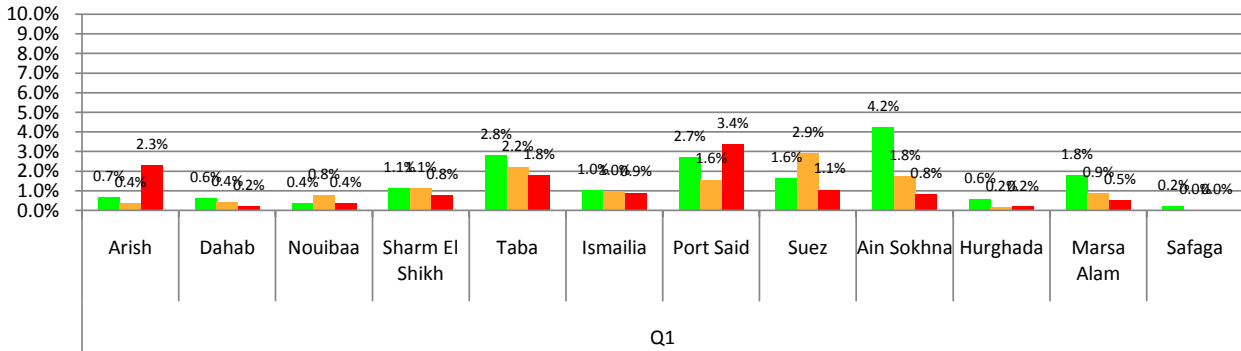

Call Drop Rate

■ Etisalat ■ Mobinil ■ Vodafone

Bad Voice Quality Rate

■ Etisalat ■ Mobinil ■ Vodafone

Delta

Measured Cities					
10th of Ramadan		Kafr El Shikh	Mahalla	Tanta	Damanhour
Kafr El Dawar	Banha	Damietta	Mansoura	Zakazik	Others
Shebin					

Red Sea & Sinai

Measured Cities					
Arish	Dahab	Nouibaa	Sharm EL Shikh	Taba	
Ismailia	Port Said	Suez	Ain Shokhna	Hurgada	Safaga
Marsa Alam					

Call Block Rate

■ Etisalat ■ Mobinil ■ Vodafone

Call Drop Rate

■ Etisalat ■ Mobinil ■ Vodafone

Bad Voice Quality Rate

■ Etisalat ■ Mobinil ■ Vodafone

Upper Egypt

Measured Cities					
Aswan	Bany Swif	El Menya	Fayoum	Aswan	Luxor
Qena	Sohag				

Call Block Rate

■ Etisalat ■ Mobinil ■ Vodafone